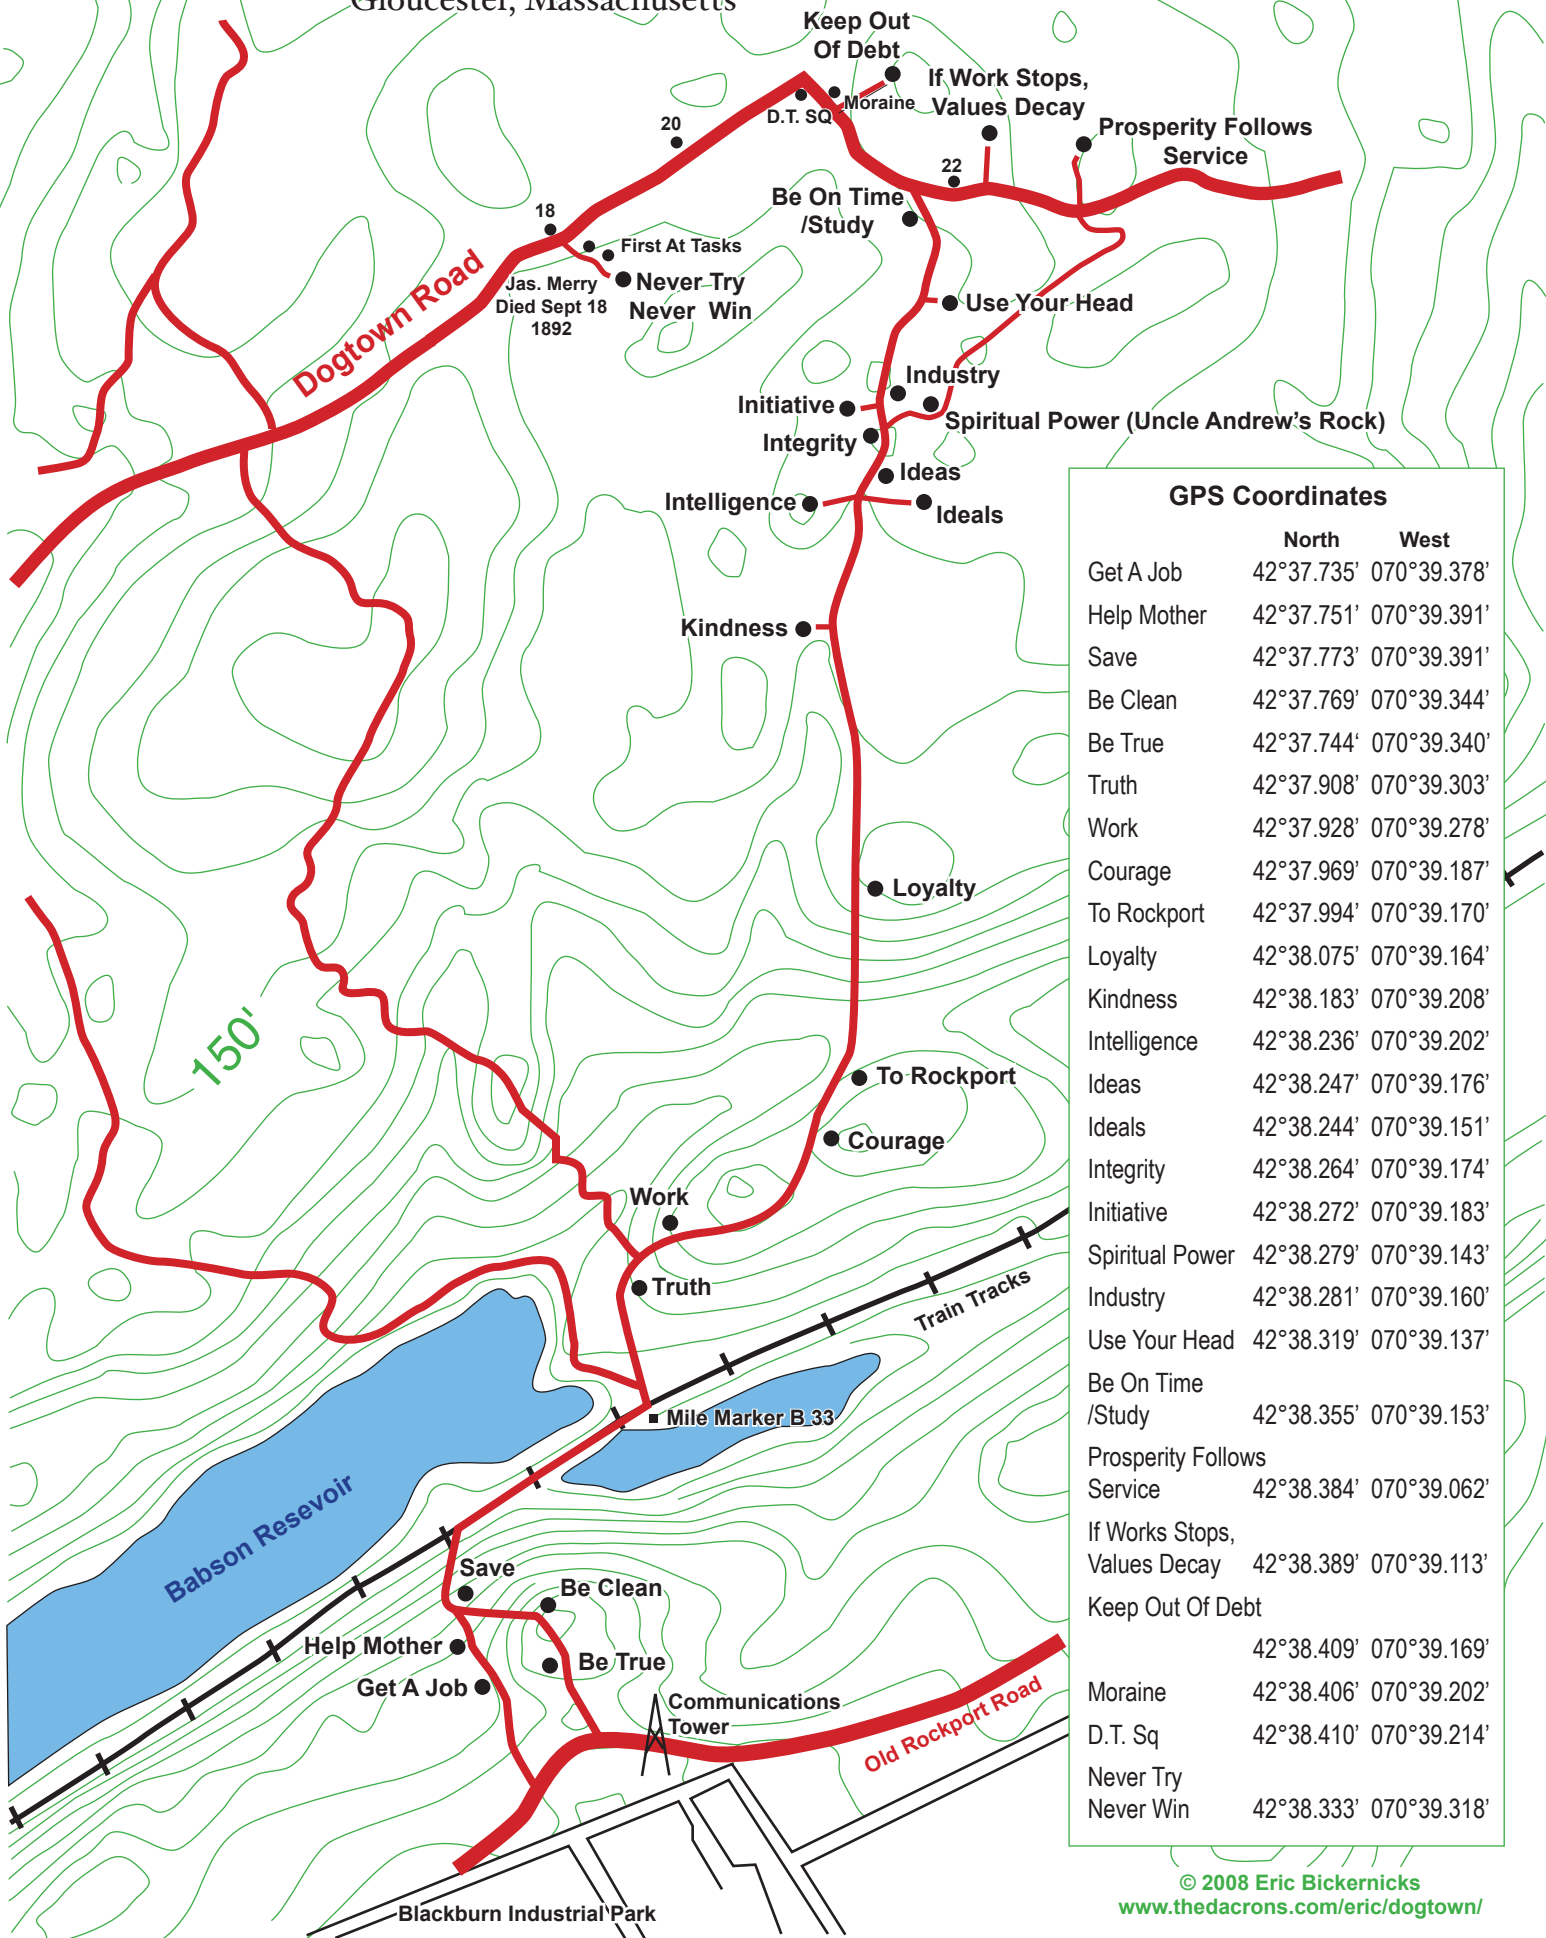

Babson Boulder Trail Map

Gloucester, Massachusetts

GPS Coordinates

	North	West
Get A Job	42°37.735'	070°39.378'
Help Mother	42°37.751'	070°39.391'
Save	42°37.773'	070°39.391'
Be Clean	42°37.769'	070°39.344'
Be True	42°37.744'	070°39.340'
Truth	42°37.908'	070°39.303'
Work	42°37.928'	070°39.278'
Courage	42°37.969'	070°39.187'
To Rockport	42°37.994'	070°39.170'
Loyalty	42°38.075'	070°39.164'
Kindness	42°38.183'	070°39.208'
Intelligence	42°38.236'	070°39.202'
Ideas	42°38.247'	070°39.176'
Ideals	42°38.244'	070°39.151'
Integrity	42°38.264'	070°39.174'
Initiative	42°38.272'	070°39.183'
Spiritual Power	42°38.279'	070°39.143'
Industry	42°38.281'	070°39.160'
Use Your Head	42°38.319'	070°39.137'
Be On Time /Study	42°38.355'	070°39.153'
Prosperity Follows Service	42°38.384'	070°39.062'
If Works Stops, Values Decay	42°38.389'	070°39.113'
Keep Out Of Debt	42°38.409'	070°39.169'
Moraine	42°38.406'	070°39.202'
D.T. Sq	42°38.410'	070°39.214'
Never Try Never Win	42°38.333'	070°39.318'